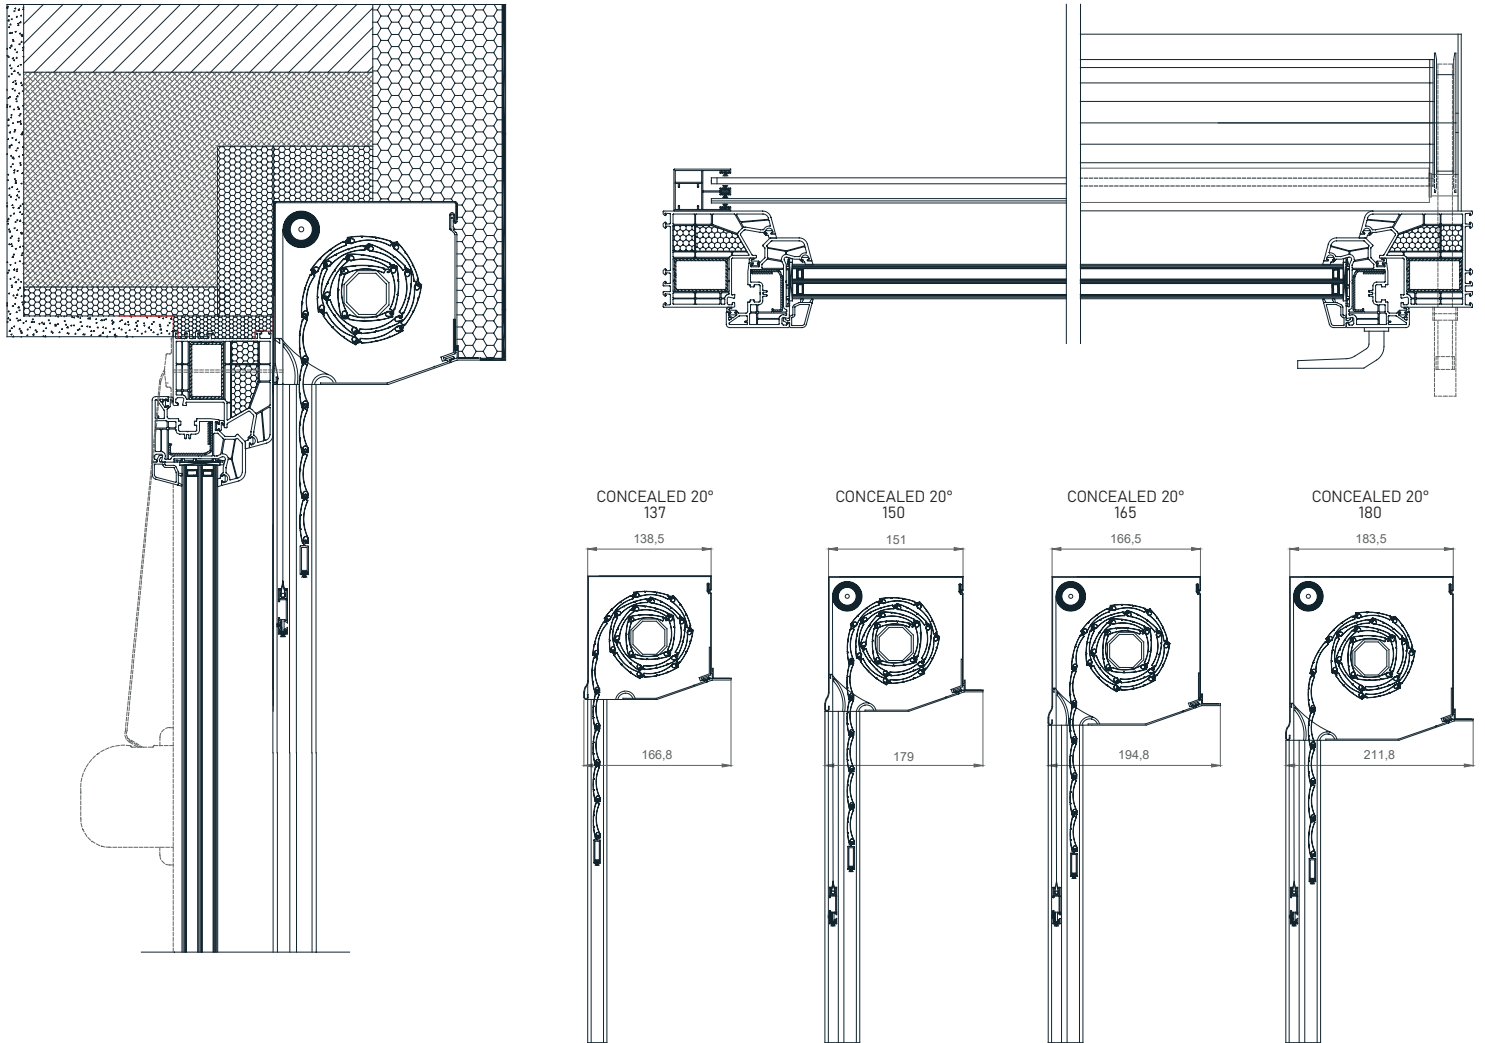

External CONCEALED roller shutter 20°

- **HEAT PROTECTION**
- **ANTI-THEFT PROTECTION**
- **LIGHT REGULATION**
- **DIMMING**
- **UV PROTECTION**
- **HEATING / COOLING SAVINGS**

Concealed mount-on roller shutters 20° differ from the 90° shutters in the shape of the lower service panel, which is curved at a 20° angle. The angle gives the shutter a better shape and strengthens the bottom panel. The curvature of the panel can be partly seen from the side, which can in combination with shutter and exterior wall colour contribute to a unique appearance.

MANIPULATION:

Manipulation is possible with automaton or electrical motor. For motor operation there is the standard PLUG & PLAY function, which allows the connection of several motors to a single switch, self-adjusting positions and the safety function in the event of an obstacle.

External CONCEALED roller shutter 20°

TEHNICAL DRAWINGS | Shade details:

GUIDERAILS

SLATS

TABLE OF BOX (CABINET) SIZES

Slat/Shaft cabinet size	FALCON / 60mm		ALU / 40mm		ALU / 60mm	
		MOS.		MOS.		MOS.
13,7 cm	105,0	-	173,9	-	146,3	-
15,0 cm	130,0	105,0	204,9	150,8	189,9	139,9
16,5 cm	195,0	130,0	265,0	202,3	249,9	199,9
18,0 cm	245,0	210,0	319,9	255*	309,9	255*
19,0 cm	270,0	250,0	-	-	-	-
20,5 cm	-	-	407,1	*	376,2	*