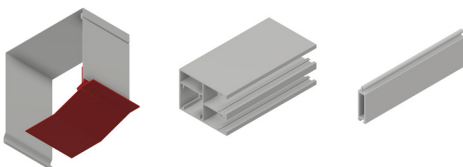

External CONCEALED roller shutter 20°

- **HEAT PROTECTION**
- **ANTI-THEFT PROTECTION**
- **LIGHT REGULATION**
- **DIMMING**
- **UV PROTECTION**
- **HEATING / COOLING SAVINGS**

Concealed mount-on roller shutters 20° differ from the 90° shutters in the shape of the lower service panel, which is curved at a 20° angle. The angle gives the shutter a better shape and strengthens the bottom panel. The curvature of the panel can be partly seen from the side, which can in combination with shutter and exterior wall colour contribute to a unique appearance.

SLATS | Color palette:

PC1	01 WHITE	02 D. CHOCO	03 SILVER	04 BEIGE
	11 ANTICO GRIGIO	12 ANTHRACITE	14 GREY	52 DB 703

PC1	01 WHITE	02 D. CHOCO	03 SILVER	05 L. CHOCO
	12 ANTHRACITE	14 RAL 9007	52 DB 703	

ALU slats are filled with insulation – polyurethane foam, standard fitted with anti-theft springs. Machine slat binding ensures a quieter and more reliable operation.

CABINET, GUIDERAILS, END SLAT | Color palette:

PC1	013 WHITE	010 RAL 9006	090 RAL 9007
	042 RAL 7016	066 RAL 8019	052 DB 703

PC2	SURCHARGE
-----	-----------

WARNING: Certain colours on the chart may vary from original!