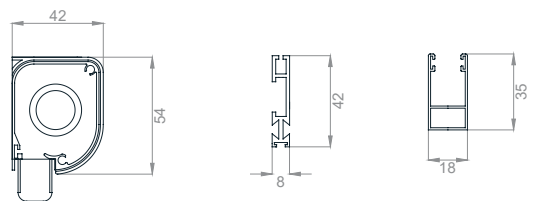

KRATER External Venetian Blind - under plaster

TECHNICAL DRAWINGS | Shade Details:

SLATS

GUIDES

ROLLO INSECT SCREEN

HINGES