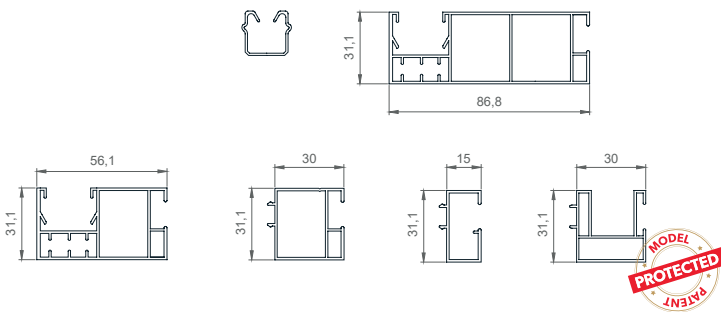

KRATER External Venetian Blind - under plaster

TECHNICAL DRAWINGS | Shade Details:

SLATS

GUIDES

ROLLO INSECT SCREEN

HINGES