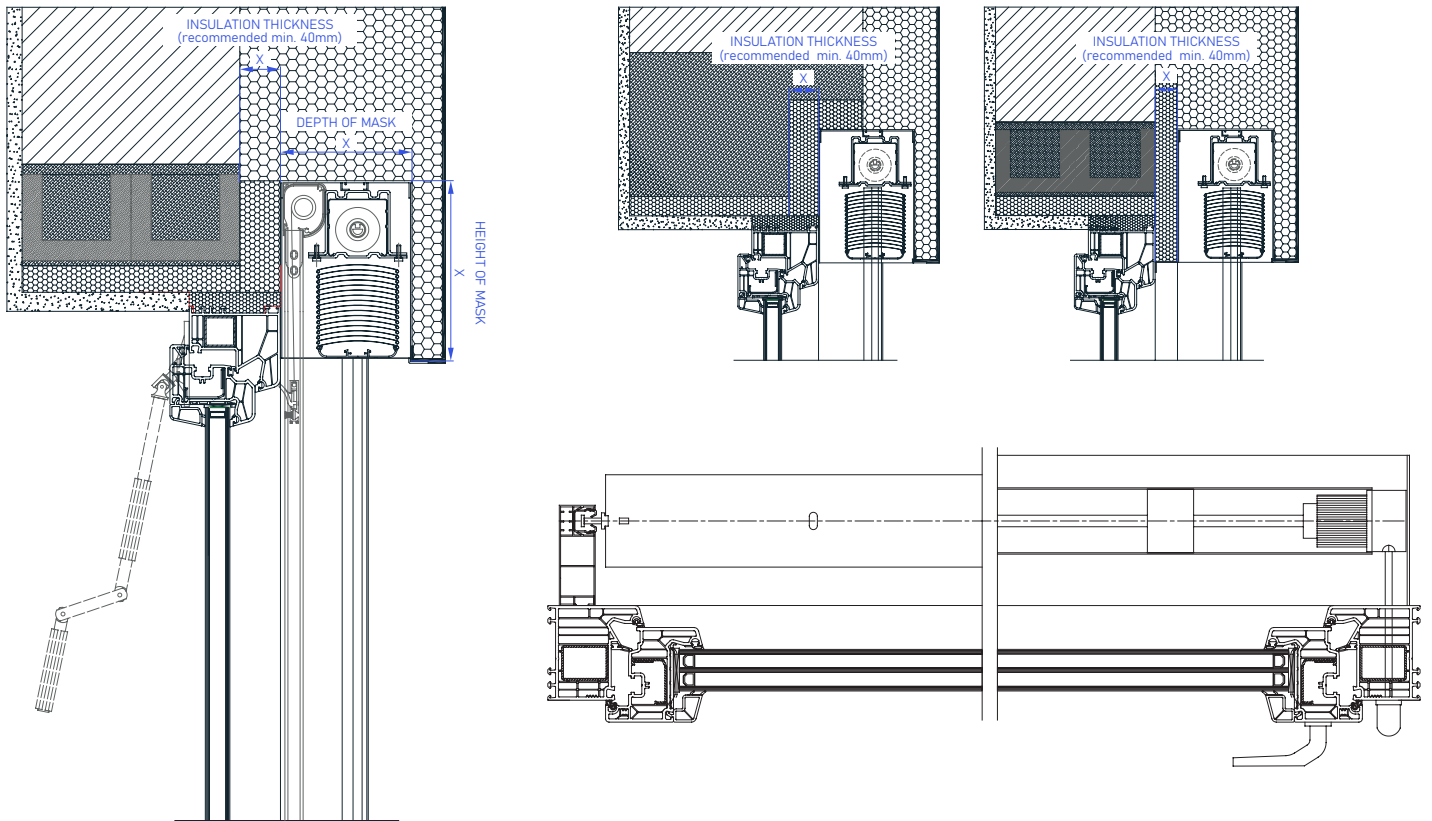

External venetian blind KRATER with under plaster mask, enclosed on all sides, featuring insulation holder made of thick-walled extruded aluminum ensuring compactness and durability of the casing. Guides aesthetically finished with PVC end caps and fixed brushes for quieter operation. Roller insect screens include a brake for smoother lifting.

WARNING: Some colors on the palette may vary from the original!

MASK, GUIDES, END BAR | Color Palette:

--	--	--

<p>PC1</p> <table border="0"> <tr> <td>013 WHITE</td> <td>010 RAL 9006</td> <td>090 RAL 9007</td> </tr> <tr> <td>042 RAL 7016</td> <td>066 RAL 8019</td> <td>052 DR 703</td> </tr> </table>	013 WHITE	010 RAL 9006	090 RAL 9007	042 RAL 7016	066 RAL 8019	052 DR 703	<p>PC2</p> <table border="0"> <tr> <td></td> </tr> </table>	
013 WHITE	010 RAL 9006	090 RAL 9007						
042 RAL 7016	066 RAL 8019	052 DR 703						

WARNING: Some colors on the palette may vary from the original!

MANIPULATION:

Control via a single lever or motors. For motorized drives, the PLUG & PLAY function is standard, enabling the connection of multiple motors to one switch, self-adjusting positions, and a safety feature in case of encountering an obstacle. The ADC controller offers wireless control of blinds.

KRATER External Venetian Blind - under plaster

TECHNICAL DRAWINGS | Shade Details:

SLATS

GUIDES

ROLLO INSECT SCREEN

HINGES