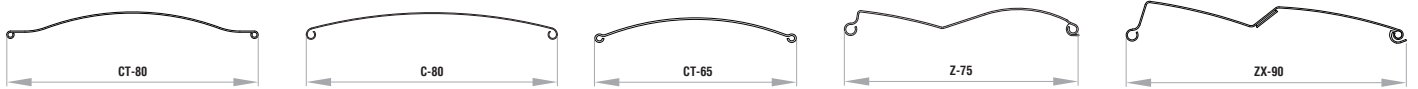

KRATER External Venetian Blind - under plaster

TECHNICAL DRAWINGS | Shade Details:

SLATS

GUIDES

ROLLO INSECT SCREEN

HINGES