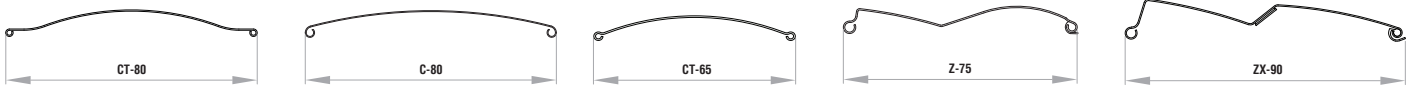

KRPAN External Venetian Blind - under plaster + EPS

TECHNICAL DRAWINGS | Shade Details:

• Recessed Guide in EPS Insulation

SLATS

GUIDE

ROLLO INSECT SCREEN

HINGES