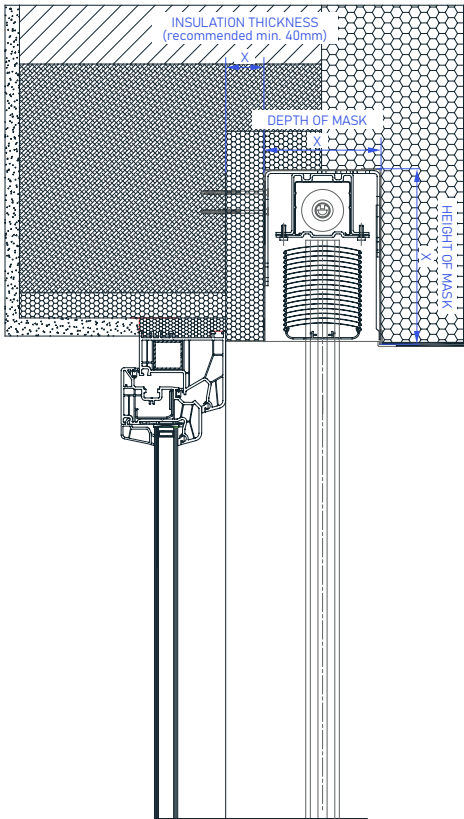

## MANIPULATION:

Control via a single lever or motors. For motorized drives, the PLUG & PLAY function is standard, enabling the connection of multiple motors to one switch, self-adjusting positions, and a safety feature in case of encountering an obstacle. The ADC controller offers wireless control of blinds.

## TECHNICAL DRAWINGS | Shade Details:

• Recessed Guide in EPS Insulation