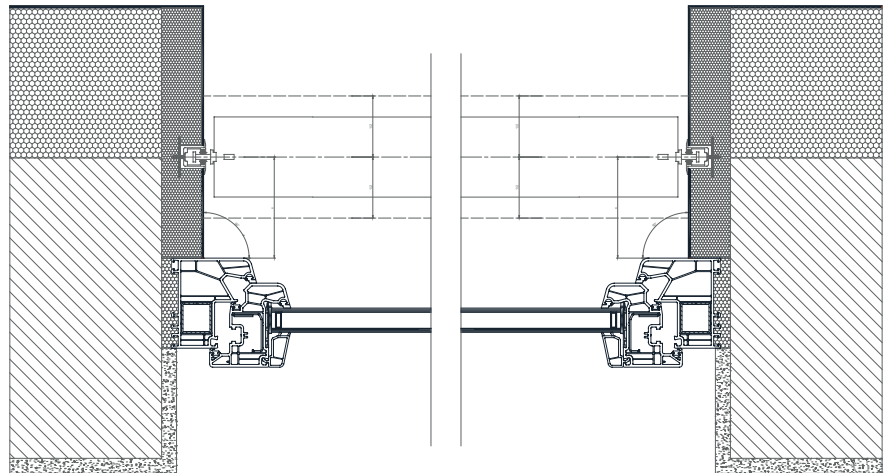

• Recessed Guide in EPS Insulation