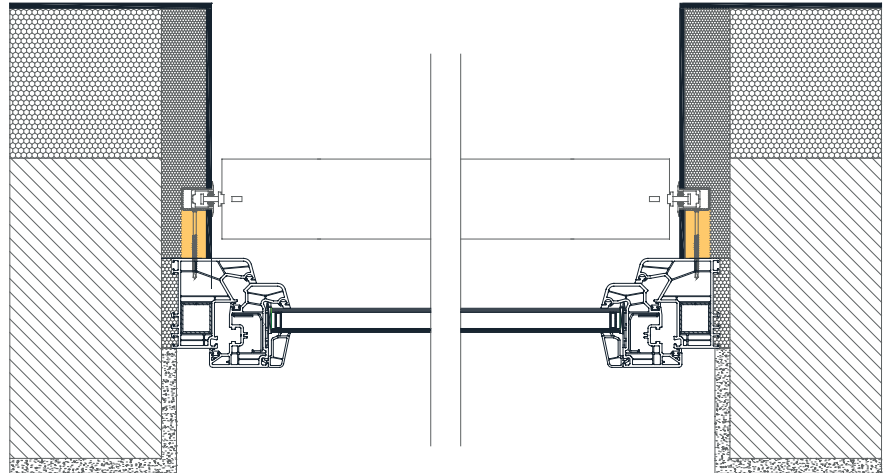

KRPAN External Venetian Blind with under plaster casing, enclosed on all sides, featuring insulation holder made of thick-walled extruded aluminum ensuring compactness and durability of the casing. Under plaster guide with purenit insulation allows concealed installation. Roller insect screens include a brake for smoother lifting.

WARNING: Some colors on the palette may vary from the original!

MANIPULATION:

Control via a single lever or motors. For motorized drives, the PLUG & PLAY function is standard, enabling the connection of multiple motors to one switch, self-adjusting positions, and a safety feature in case of encountering an obstacle. The ADC controller offers wireless control of blinds.

KRPAN External Venetian Blind - under plaster + purenit

TECHNICAL DRAWINGS | Shade Details:

- PURENIT GUIDE - U-profile 30mm
- Final layer of facade 5mm

SLATS

GUIDE

ROLLO INSECT SCREEN

HINGES