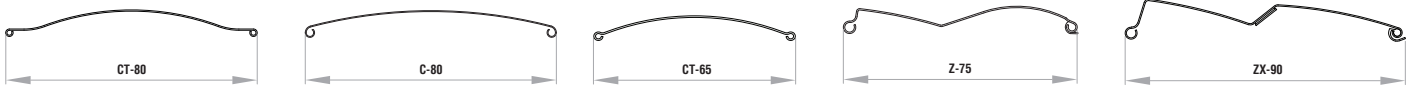

KRPAN External Venetian Blind with under plaster casing, enclosed on all sides, featuring insulation holder made of thick-walled extruded aluminum ensuring compactness and durability of the casing. Under plaster guide with purenit insulation allows concealed installation. Roller insect screens include a brake for smoother lifting.

WARNING: Some colors on the palette may vary from the original!

MANIPULATION:

Control via a single lever or motors. For motorized drives, the PLUG & PLAY function is standard, enabling the connection of multiple motors to one switch, self-adjusting positions, and a safety feature in case of encountering an obstacle. The ADC controller offers wireless control of blinds.

KRPAN External Venetian Blind - under plaster + purenit

TECHNICAL DRAWINGS | Shade Details:

- PURENIT GUIDE - U-profile 30mm
- Final layer of facade 5mm

SLATS

GUIDE

ROLLO INSECT SCREEN

HINGES