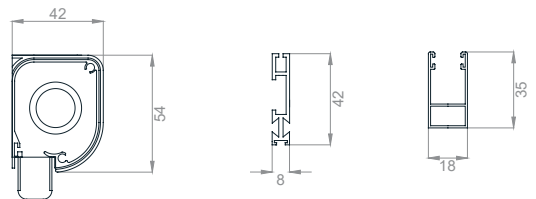

KRPAN External Venetian Blind - under plaster + purenit

TECHNICAL DRAWINGS | Shade Details:

- PURENIT GUIDE - U-profile 30mm
- Final layer of facade 5mm

SLATS

GUIDE

ROLLO INSECT SCREEN

HINGES