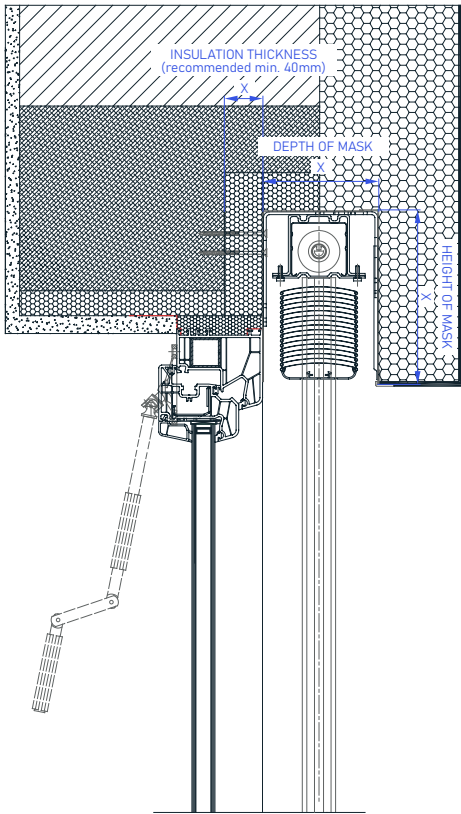

KRPAN External Venetian Blind with under plaster casing, enclosed on all sides, featuring insulation holder made of thick-walled extruded aluminum ensuring compactness and durability of the casing. Under plaster guide with purenit insulation allows concealed installation. Roller insect screens include a brake for smoother lifting.

WARNING: Some colors on the palette may vary from the original!

MASK, GUIDES, END BAR | Color Palette:

--	--	--

PC1 013 WHITE 010 RAL 9006 090 RAL 9007 042 RAL 7016 066 RAL 8019 052 DE 709	PC2
---	----------------

WARNING: Some colors on the palette may vary from the original!

MANIPULATION:

Control via a single lever or motors. For motorized drives, the PLUG & PLAY function is standard, enabling the connection of multiple motors to one switch, self-adjusting positions, and a safety feature in case of encountering an obstacle. The ADC controller offers wireless control of blinds.

KRPAN External Venetian Blind - under plaster + purenit

TECHNICAL DRAWINGS | Shade Details:

- PURENIT GUIDE - U-profile 30mm
- Final layer of facade 5mm

SLATS

GUIDE

ROLLO INSECT SCREEN

HINGES