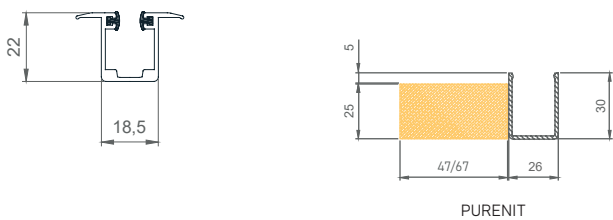

KRPAN External Venetian Blind - under plaster + purenit

TECHNICAL DRAWINGS | Shade Details:

- PURENIT GUIDE - U-profile 30mm
- Final layer of facade 5mm

SLATS

GUIDE

ROLLO INSECT SCREEN

HINGES