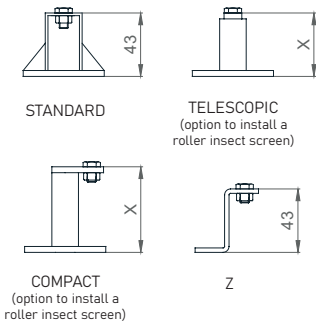

KRPAN External Venetian Blind - under plaster

TECHNICAL DRAWINGS | Shade Details:

SLATS

BRACKETS

The size of the bracket depends on the [DEPTH OF THE MASK!](#)

SPACER

HINGES

GUIDES