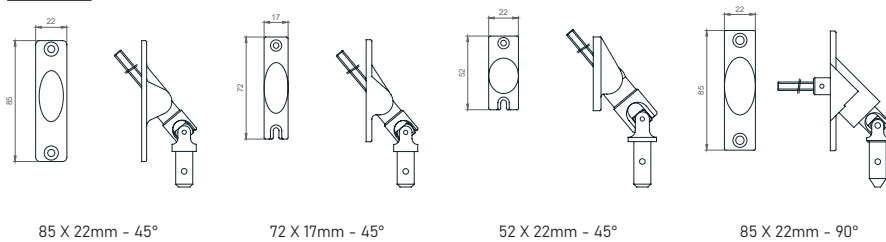

KRPAN External Venetian Blind - under plaster

TECHNICAL DRAWINGS | Shade Details:

SLATS

BRACKETS

The size of the bracket depends on the [DEPTH OF THE MASK!](#)

SPACER

HINGES

GUIDES