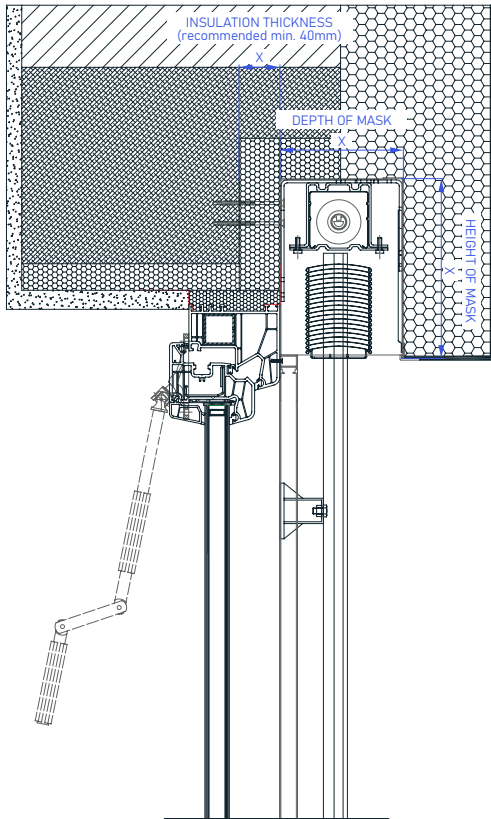

KRPAN External Venetian Blind with under plaster casing, enclosed on all sides, featuring insulation holder made of thick-walled extruded aluminum ensuring compactness and durability of the casing. Guides aesthetically finished with PVC end caps and fixed brushes for quieter operation. Roller insect screens include a brake for smoother lifting.

WARNING: Some colors on the palette may vary from the original!

MASK, GUIDES, END BAR | Color Palette:

--	--	--

<p>PC1</p> <table border="0"> <tr> <td>013 WHITE</td> <td>010 RAL 9006</td> <td>090 RAL 9007</td> </tr> <tr> <td>042 RAL 7016</td> <td>066 RAL 8019</td> <td>052 DR 703</td> </tr> </table>	013 WHITE	010 RAL 9006	090 RAL 9007	042 RAL 7016	066 RAL 8019	052 DR 703	<p>PC2</p> <table border="0"> <tr> <td></td> </tr> </table>	
013 WHITE	010 RAL 9006	090 RAL 9007						
042 RAL 7016	066 RAL 8019	052 DR 703						

WARNING: Some colors on the palette may vary from the original!

MANIPULATION:

Control via a single lever or motors. For motorized drives, the PLUG & PLAY function is standard, enabling the connection of multiple motors to one switch, self-adjusting positions, and a safety feature in case of encountering an obstacle. The ADC controller offers wireless control of blinds.

KRPAN External Venetian Blind - under plaster

TECHNICAL DRAWINGS | Shade Details:

SLATS

BRACKETS

The size of the bracket depends on the [DEPTH OF THE MASK!](#)

SPACER

HINGES

GUIDES