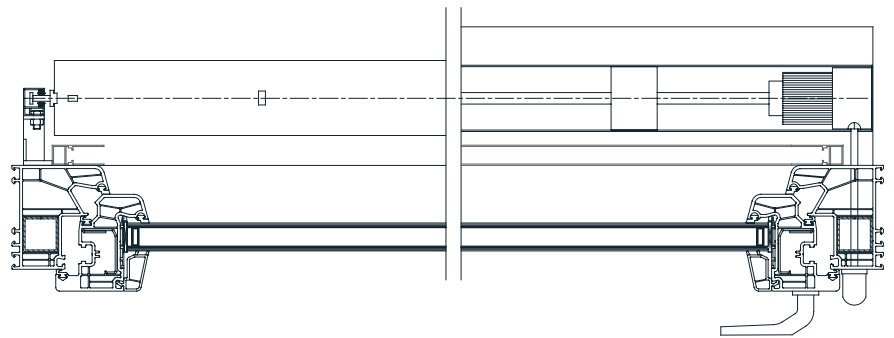

KRPAN External Venetian Blind with under plaster casing, enclosed on all sides, featuring insulation holder made of thick-walled extruded aluminum ensuring compactness and durability of the casing. Guides aesthetically finished with PVC end caps and fixed brushes for quieter operation. Roller insect screens include a brake for smoother lifting.

WARNING: Some colors on the palette may vary from the original!

MANIPULATION:

Control via a single lever or motors. For motorized drives, the PLUG & PLAY function is standard, enabling the connection of multiple motors to one switch, self-adjusting positions, and a safety feature in case of encountering an obstacle. The ADC controller offers wireless control of blinds.

KRPAN External Venetian Blind - under plaster

TECHNICAL DRAWINGS | Shade Details:

SLATS

BRACKETS

The size of the bracket depends on the [DEPTH OF THE MASK!](#)

SPACER

HINGES

GUIDES