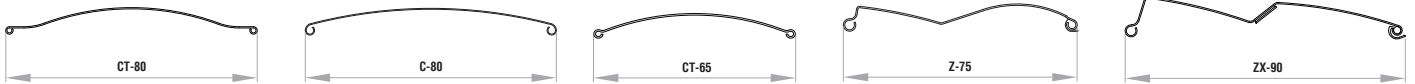

WARNING: Some colors on the palette may vary from the original!

MANIPULATION:

Control via a single lever or motors. For motorized drives, the PLUG & PLAY function is standard, enabling the connection of multiple motors to one switch, self-adjusting positions, and a safety feature in case of encountering an obstacle. The ADC controller offers wireless control of blinds.

KRPAN External Venetian Blind - under plaster

TECHNICAL DRAWINGS | Shade Details:

SLATS

BRACKETS

The size of the bracket depends on the [DEPTH OF THE MASK!](#)

SPACER

HINGES

GUIDES