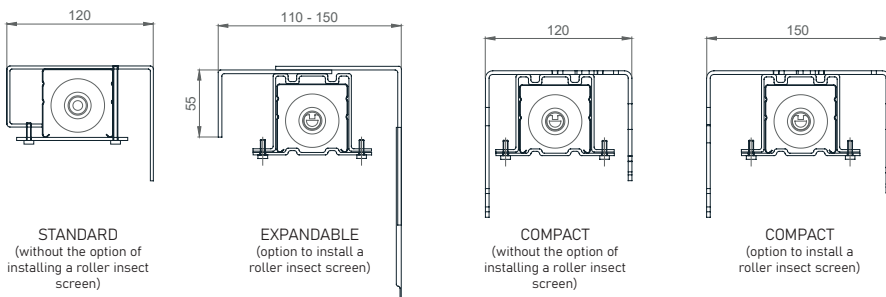

KRPAN External Venetian Blind - under plaster

TECHNICAL DRAWINGS | Shade Details:

SLATS

BRACKETS

The size of the bracket depends on the [DEPTH OF THE MASK!](#)

SPACER

HINGES

GUIDES