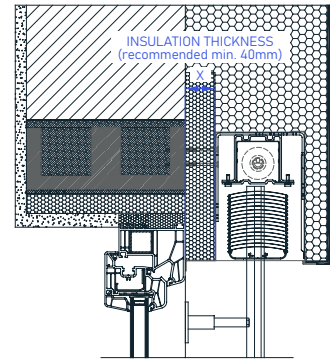

WARNING: Some colors on the palette may vary from the original!

MASK, GUIDES, END BAR | Color Palette:

--	--	--

<p>PC1</p> <table border="0"> <tr> <td>013 WHITE</td> <td>010 RAL 9006</td> <td>090 RAL 9007</td> </tr> <tr> <td>042 RAL 7016</td> <td>066 RAL 8019</td> <td>052 DR 703</td> </tr> </table>	013 WHITE	010 RAL 9006	090 RAL 9007	042 RAL 7016	066 RAL 8019	052 DR 703	<p>PC2</p> <table border="0"> <tr> <td></td> </tr> </table>	
013 WHITE	010 RAL 9006	090 RAL 9007						
042 RAL 7016	066 RAL 8019	052 DR 703						

WARNING: Some colors on the palette may vary from the original!

MANIPULATION:

Control via a single lever or motors. For motorized drives, the PLUG & PLAY function is standard, enabling the connection of multiple motors to one switch, self-adjusting positions, and a safety feature in case of encountering an obstacle. The ADC controller offers wireless control of blinds.

KRPAN External Venetian Blind - under plaster

TECHNICAL DRAWINGS | Shade Details:

SLATS

BRACKETS

The size of the bracket depends on the [DEPTH OF THE MASK!](#)

SPACER

HINGES

GUIDES