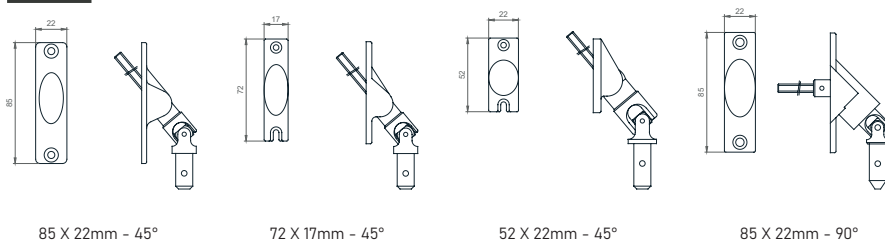

KRPAN External Venetian Blind - visible mask

TECHNICAL DRAWINGS | Shade Details:

SLATS

BRACKETS

The size of the bracket depends on the **DEPTH OF THE MASK!**

SPACER

HINGES

GUIDES