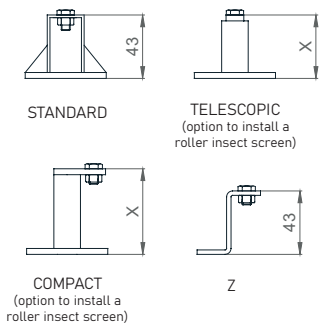

KRPAN External Venetian Blind - visible mask

TECHNICAL DRAWINGS | Shade Details:

SLATS

BRACKETS

The size of the bracket depends on the **DEPTH OF THE MASK!**

SPACER

HINGES

GUIDES