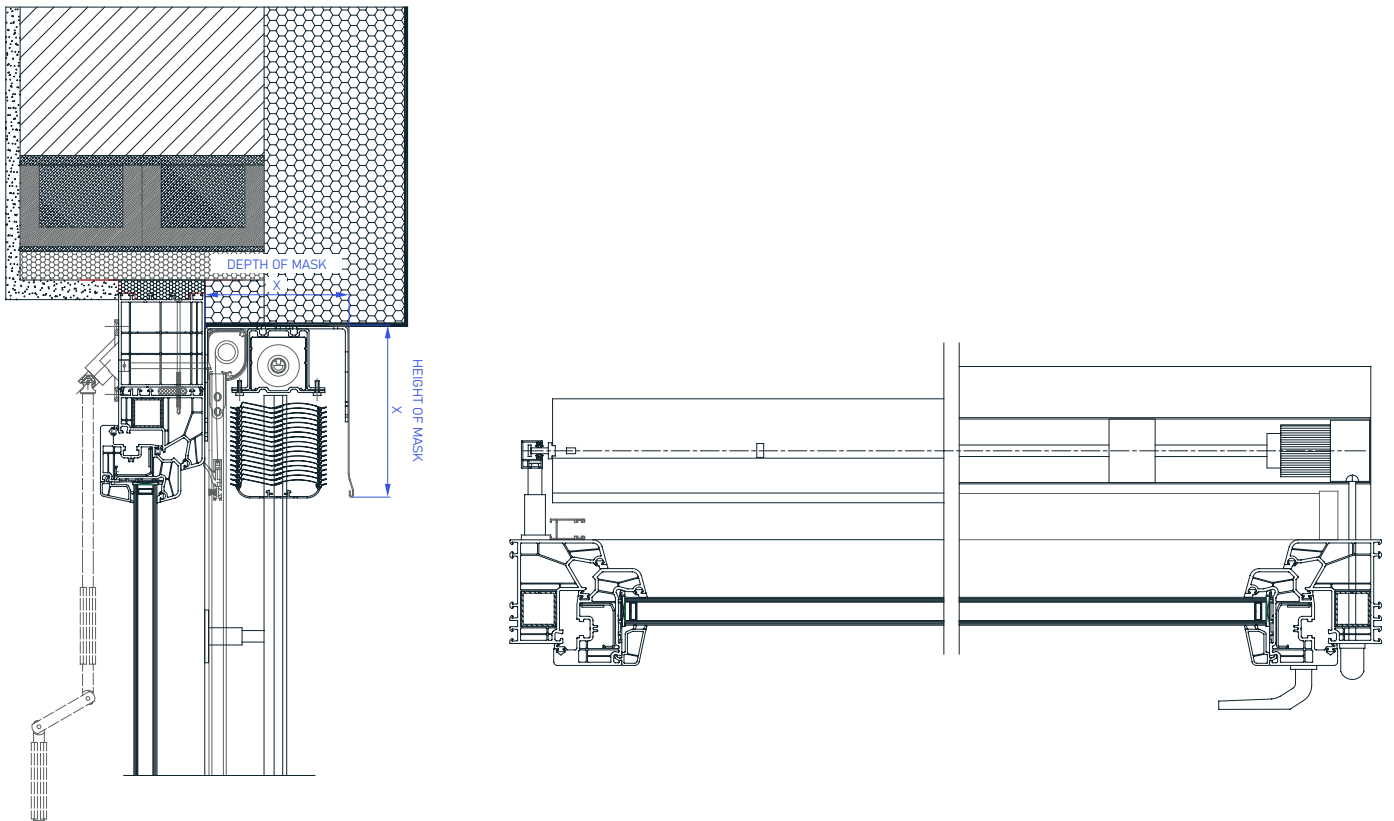

WARNING: Some colors on the palette may vary from the original!

MASK, GUIDES, END BAR | Color Palette:

--	--	--

<p>PC1</p> <table border="0"> <tr> <td>013 WHITE</td> <td>010 RAL 9006</td> <td>090 RAL 9007</td> </tr> <tr> <td>042 RAL 7016</td> <td>066 RAL 8019</td> <td>052 DR 703</td> </tr> </table>	013 WHITE	010 RAL 9006	090 RAL 9007	042 RAL 7016	066 RAL 8019	052 DR 703	<p>PC2</p> <table border="0"> <tr> <td></td> </tr> </table>	
013 WHITE	010 RAL 9006	090 RAL 9007						
042 RAL 7016	066 RAL 8019	052 DR 703						

WARNING: Some colors on the palette may vary from the original!

MANIPULATION:

Control via a single lever or motors. For motorized drives, the PLUG & PLAY function is standard, enabling the connection of multiple motors to one switch, self-adjusting positions, and a safety feature in case of encountering an obstacle. The ADC controller offers wireless control of blinds.

KRPAN External Venetian Blind - visible mask

TECHNICAL DRAWINGS | Shade Details:

SLATS

BRACKETS

The size of the bracket depends on the **DEPTH OF THE MASK!**

SPACER

HINGES

GUIDES