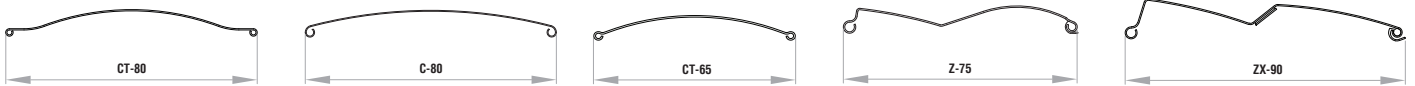

WARNING: Some colors on the palette may vary from the original!

MANIPULATION:

Control via a single lever or motors. For motorized drives, the PLUG & PLAY function is standard, enabling the connection of multiple motors to one switch, self-adjusting positions, and a safety feature in case of encountering an obstacle. The ADC controller offers wireless control of blinds.

KRPAN External Venetian Blind - visible mask

TECHNICAL DRAWINGS | Shade Details:

SLATS

BRACKETS

The size of the bracket depends on the **DEPTH OF THE MASK!**

SPACER

HINGES

GUIDES