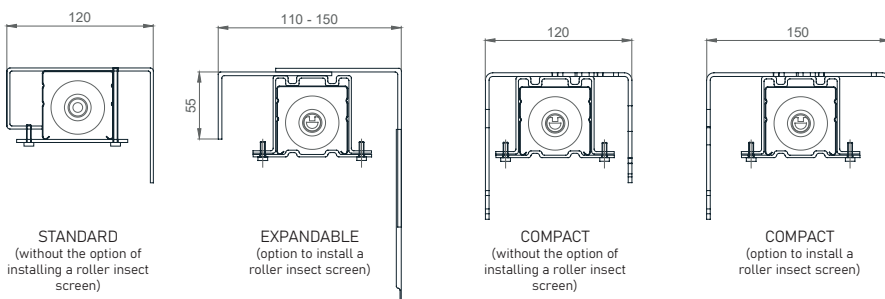

KRPAN External Venetian Blind - visible mask

TECHNICAL DRAWINGS | Shade Details:

SLATS

BRACKETS

The size of the bracket depends on the **DEPTH OF THE MASK!**

SPACER

HINGES

GUIDES