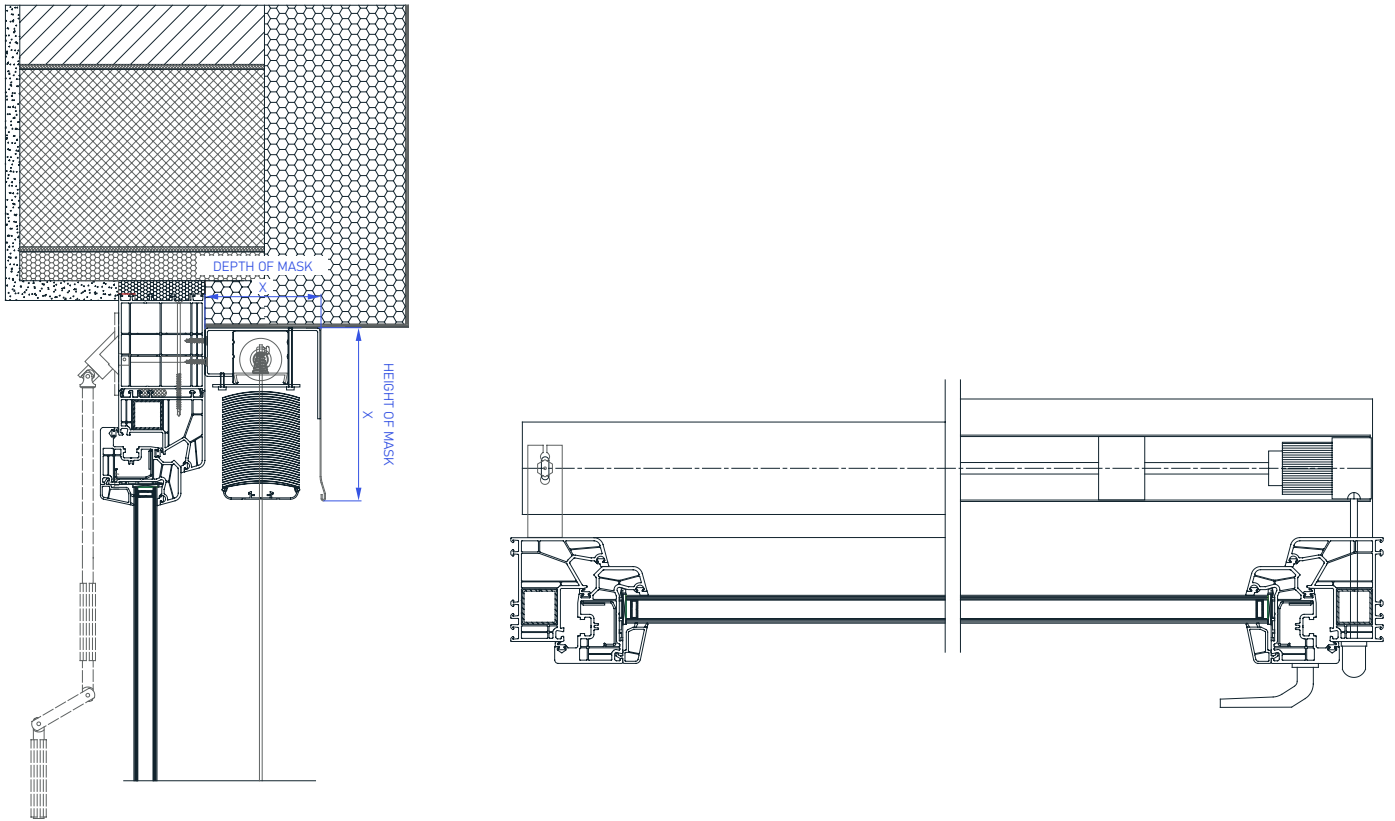

KRPAN External Venetian Blind with visible ALU casing, ensuring compactness and durability of the casing. Wire guides allow for a smaller bundle of slats in the casing.

SLATS | Color Palette:

WARNING: Some colors on the palette may vary from the original!

MASKA, ZAKLJUČNA LETEV | Barvna paleta:

WARNING: Some colors on the palette may vary from the original!

MANIPULATION:

Control via a single lever or motors. For motorized drives, the PLUG & PLAY function is standard, enabling the connection of multiple motors to one switch, self-adjusting positions, and a safety feature in case of encountering an obstacle. The ADC controller offers wireless control of blinds.

KRPAN External Venetian Blind - visible mask + Wire guiderails

TECHNICAL DRAWINGS | Shade Details:

SLATS

BRACKETS

The size of the bracket depends on the **DEPTH OF THE MASK!**

HINGES

TENSIONERS

CABLE