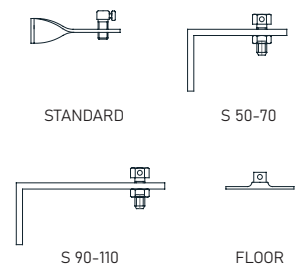

KRPAN External Venetian Blind with visible ALU casing, ensuring compactness and durability of the casing. Wire guides allow for a smaller bundle of slats in the casing.

SLATS | Color Palette:

WARNING: Some colors on the palette may vary from the original!

MASKA, ZAKLJUČNA LETEV | Barvna paleta:

WARNING: Some colors on the palette may vary from the original!

MANIPULATION:

Control via a single lever or motors. For motorized drives, the PLUG & PLAY function is standard, enabling the connection of multiple motors to one switch, self-adjusting positions, and a safety feature in case of encountering an obstacle. The ADC controller offers wireless control of blinds.

KRPAN External Venetian Blind - visible mask + Wire guiderails

TECHNICAL DRAWINGS | Shade Details:

SLATS

BRACKETS

The size of the bracket depends on the **DEPTH OF THE MASK!**

HINGES

TENSIONERS

CABLE