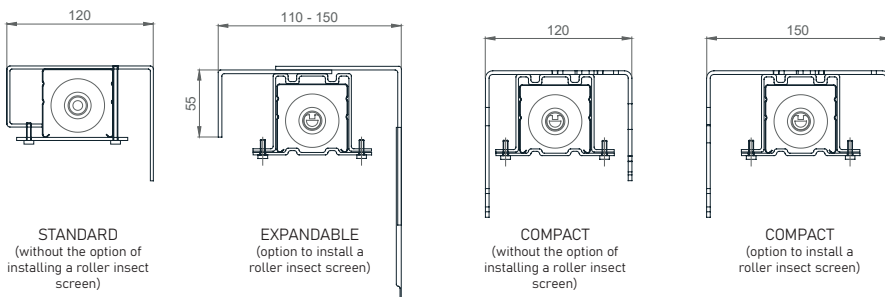

KRPAN External Venetian Blind with visible ALU casing, ensuring compactness and durability of the casing. Wire guides allow for a smaller bundle of slats in the casing.

SLATS | Color Palette:

WARNING: Some colors on the palette may vary from the original!

MASKA, ZAKLJUČNA LETEV | Barvna paleta:

WARNING: Some colors on the palette may vary from the original!

MANIPULATION:

Control via a single lever or motors. For motorized drives, the PLUG & PLAY function is standard, enabling the connection of multiple motors to one switch, self-adjusting positions, and a safety feature in case of encountering an obstacle. The ADC controller offers wireless control of blinds.

KRPAN External Venetian Blind - visible mask + Wire guiderails

TECHNICAL DRAWINGS | Shade Details:

SLATS

BRACKETS

The size of the bracket depends on the **DEPTH OF THE MASK!**

HINGES

TENSIONERS

CABLE