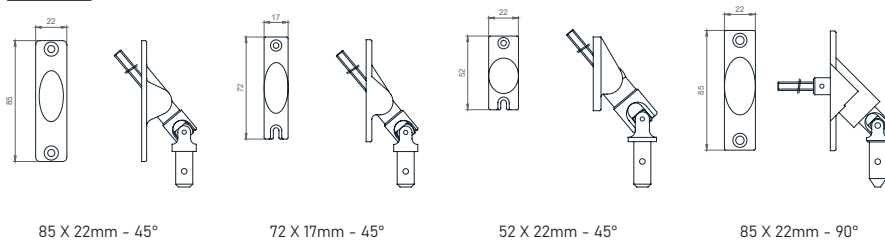

KRPAN External Venetian Blind - visible mask + Wire guiderails

TECHNICAL DRAWINGS | Shade Details:

SLATS

BRACKETS

The size of the bracket depends on the **DEPTH OF THE MASK!**

HINGES

TENSIONERS

CABLE